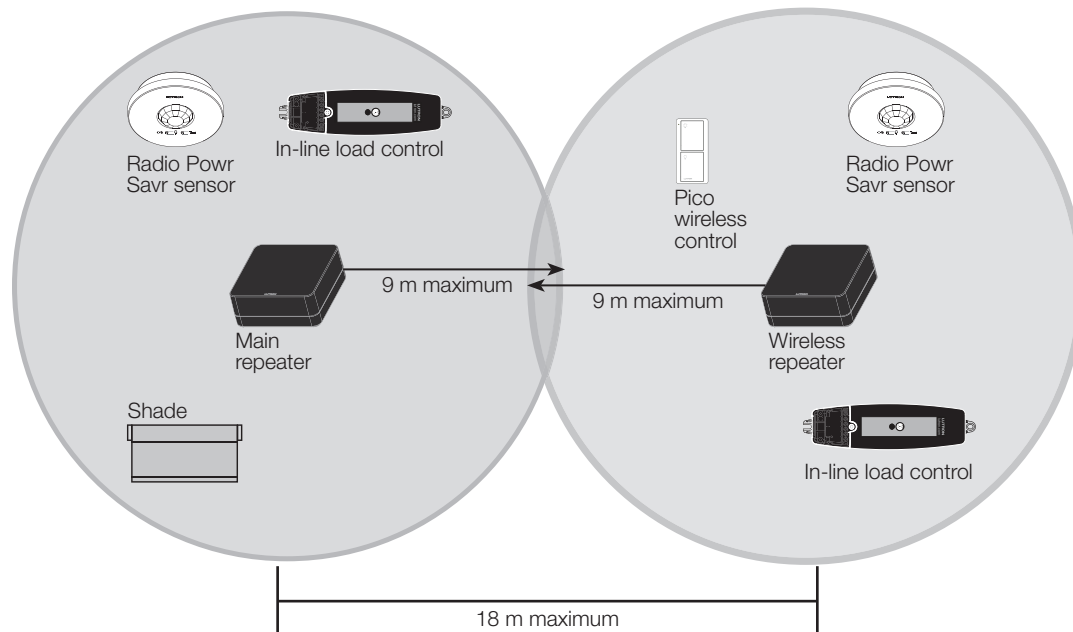

¹ The Lutron App is compatible with iOS® devices version 8.0 or later and Android™ devices 4.1 or later.

Lutron Wireless Repeater

Specifications

Power	5 V \equiv 100 mA Power Supply: 5 V \equiv 1000 mA, cable length 1.83 m Field changeable interchangeable AC plugs for United Kingdom and Europe
Typical Power Consumption	<i>Lutron Wireless Repeater:</i> 0.45 W Test conditions: LED on, powered by the 5 V \equiv adapter
Regulatory Approvals	CE, TRA, CITC (LK- model only), and WPC Certified (LN- model only)
Environment	Ambient operating temperature: 0 °C to 40 °C, 0% to 90% humidity, non-condensing. Indoor use only.
Communications	All devices must be located within 9 m of a repeater. All repeaters must be located within 18 m of another repeater.
ESD Protection	Tested to withstand electrostatic discharge without damage or memory loss, in accordance with IEC 61000-4-2.
Surge Protection	Tested to withstand surge voltages without damage or loss of operation, in accordance with IEEE C62.41-1991 Recommended Practice for Surge Voltages in Low-Voltage AC Power Circuits.
Power Failure	Power failure memory: should power be interrupted, the Lutron wireless repeater will return to its previously state prior to the interruption when power is restored.
Connections	USB (power only)
Warranty	www.lutron.com/TechnicalDocumentLibrary/Intl_Warranty.pdf

Lutron Wireless Repeater

Dimensions

Lutron Wireless Repeater

Connections

Back View

RF Range

All devices must be located within 9 m of a repeater. The range can be extended with up to 4 Lutron wireless repeaters (Lx-REPPRO-BL).