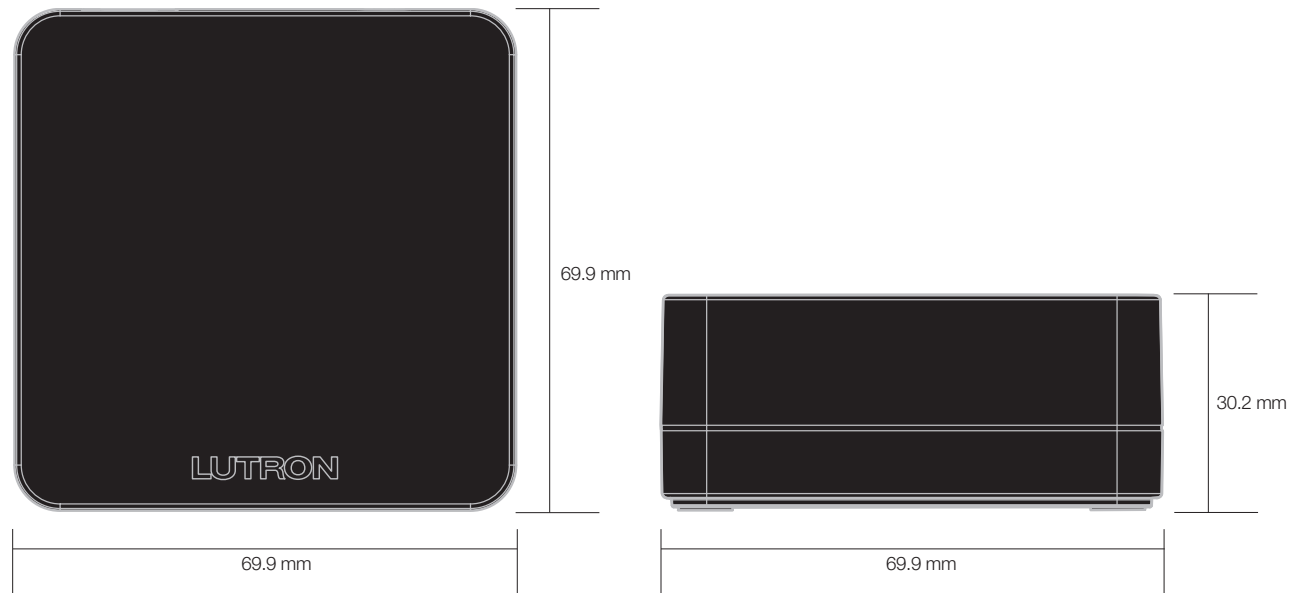

¹ The Lutron App is compatible with iOS® devices version 8.0 or later and Android™ devices 4.1 or later.

Lutron Wireless Repeater

Specifications

Power	5 V \equiv 100 mA Power Supply: 5 V \equiv 1000 mA, cable length 1.83 m Field changeable interchangeable AC plugs for United Kingdom and Europe
Typical Power Consumption	<i>Lutron Wireless Repeater:</i> 0.45 W Test conditions: LED on, powered by the 5 V \equiv adapter
Regulatory Approvals	CE, TRA, CITC (LK- model only), and WPC Certified (LN- model only)
Environment	Ambient operating temperature: 0 °C to 40 °C, 0% to 90% humidity, non-condensing. Indoor use only.
Communications	All devices must be located within 9 m of a repeater. All repeaters must be located within 18 m of another repeater.
ESD Protection	Tested to withstand electrostatic discharge without damage or memory loss, in accordance with IEC 61000-4-2.
Surge Protection	Tested to withstand surge voltages without damage or loss of operation, in accordance with IEEE C62.41-1991 Recommended Practice for Surge Voltages in Low-Voltage AC Power Circuits.
Power Failure	Power failure memory: should power be interrupted, the Lutron wireless repeater will return to its previously state prior to the interruption when power is restored.
Connections	USB (power only)
Warranty	www.lutron.com/TechnicalDocumentLibrary/Intl_Warranty.pdf

Lutron Wireless Repeater

Dimensions

Lutron Wireless Repeater

Connections

Back View

RF Range

All devices must be located within 9 m of a repeater. The range can be extended with up to 4 Lutron wireless repeaters (Lx-REPPRO-BL).