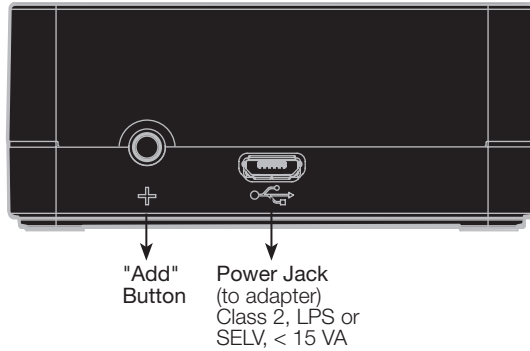

¹ The Lutron App is compatible with iOS® devices version 8.0 or later and Android™ devices 4.1 or later.

Lutron Wireless Repeater

Specifications

Power	5 V \equiv 100 mA Power Supply: 5 V \equiv 1000 mA, cable length 1.83 m Field changeable interchangeable AC plugs for United Kingdom and Europe
Typical Power Consumption	<i>Lutron Wireless Repeater:</i> 0.45 W Test conditions: LED on, powered by the 5 V \equiv adapter
Regulatory Approvals	CE, TRA, CITC (LK- model only), and WPC Certified (LN- model only)
Environment	Ambient operating temperature: 0 °C to 40 °C, 0% to 90% humidity, non-condensing. Indoor use only.
Communications	All devices must be located within 9 m of a repeater. All repeaters must be located within 18 m of another repeater.
ESD Protection	Tested to withstand electrostatic discharge without damage or memory loss, in accordance with IEC 61000-4-2.
Surge Protection	Tested to withstand surge voltages without damage or loss of operation, in accordance with IEEE C62.41-1991 Recommended Practice for Surge Voltages in Low-Voltage AC Power Circuits.
Power Failure	Power failure memory: should power be interrupted, the Lutron wireless repeater will return to its previously state prior to the interruption when power is restored.
Connections	USB (power only)
Warranty	www.lutron.com/TechnicalDocumentLibrary/Intl_Warranty.pdf

Lutron Wireless Repeater

Dimensions

Lutron Wireless Repeater

Connections

Back View

RF Range

All devices must be located within 9 m of a repeater. The range can be extended with up to 4 Lutron wireless repeaters (Lx-REPPRO-BL).