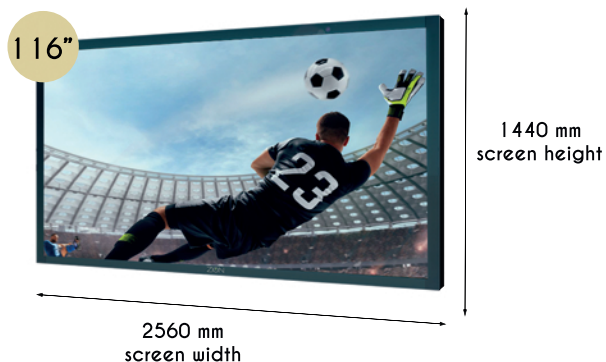

OUTDOOR SERIES

ZION O2.5 MKII 116" & 147"

Video frequency 120Hz

Refresh rate 7680Hz

Color depth 12 BITS

LED HDR

Nits 5500

Viewing angle 170°

ZION
THE LUXURY TV

PREMIUM RANGE

THIS TYPE OF LARGE FORMAT TELEVISION OFFERS BETTER RESOLUTION ALLOWING A SHORTEST VIEWING DISTANCE. ENJOY A WORLD OF VIBRANT COLORS AND IMPRESSIVE CONTRAST.

ZION O2.5 MKII 116"